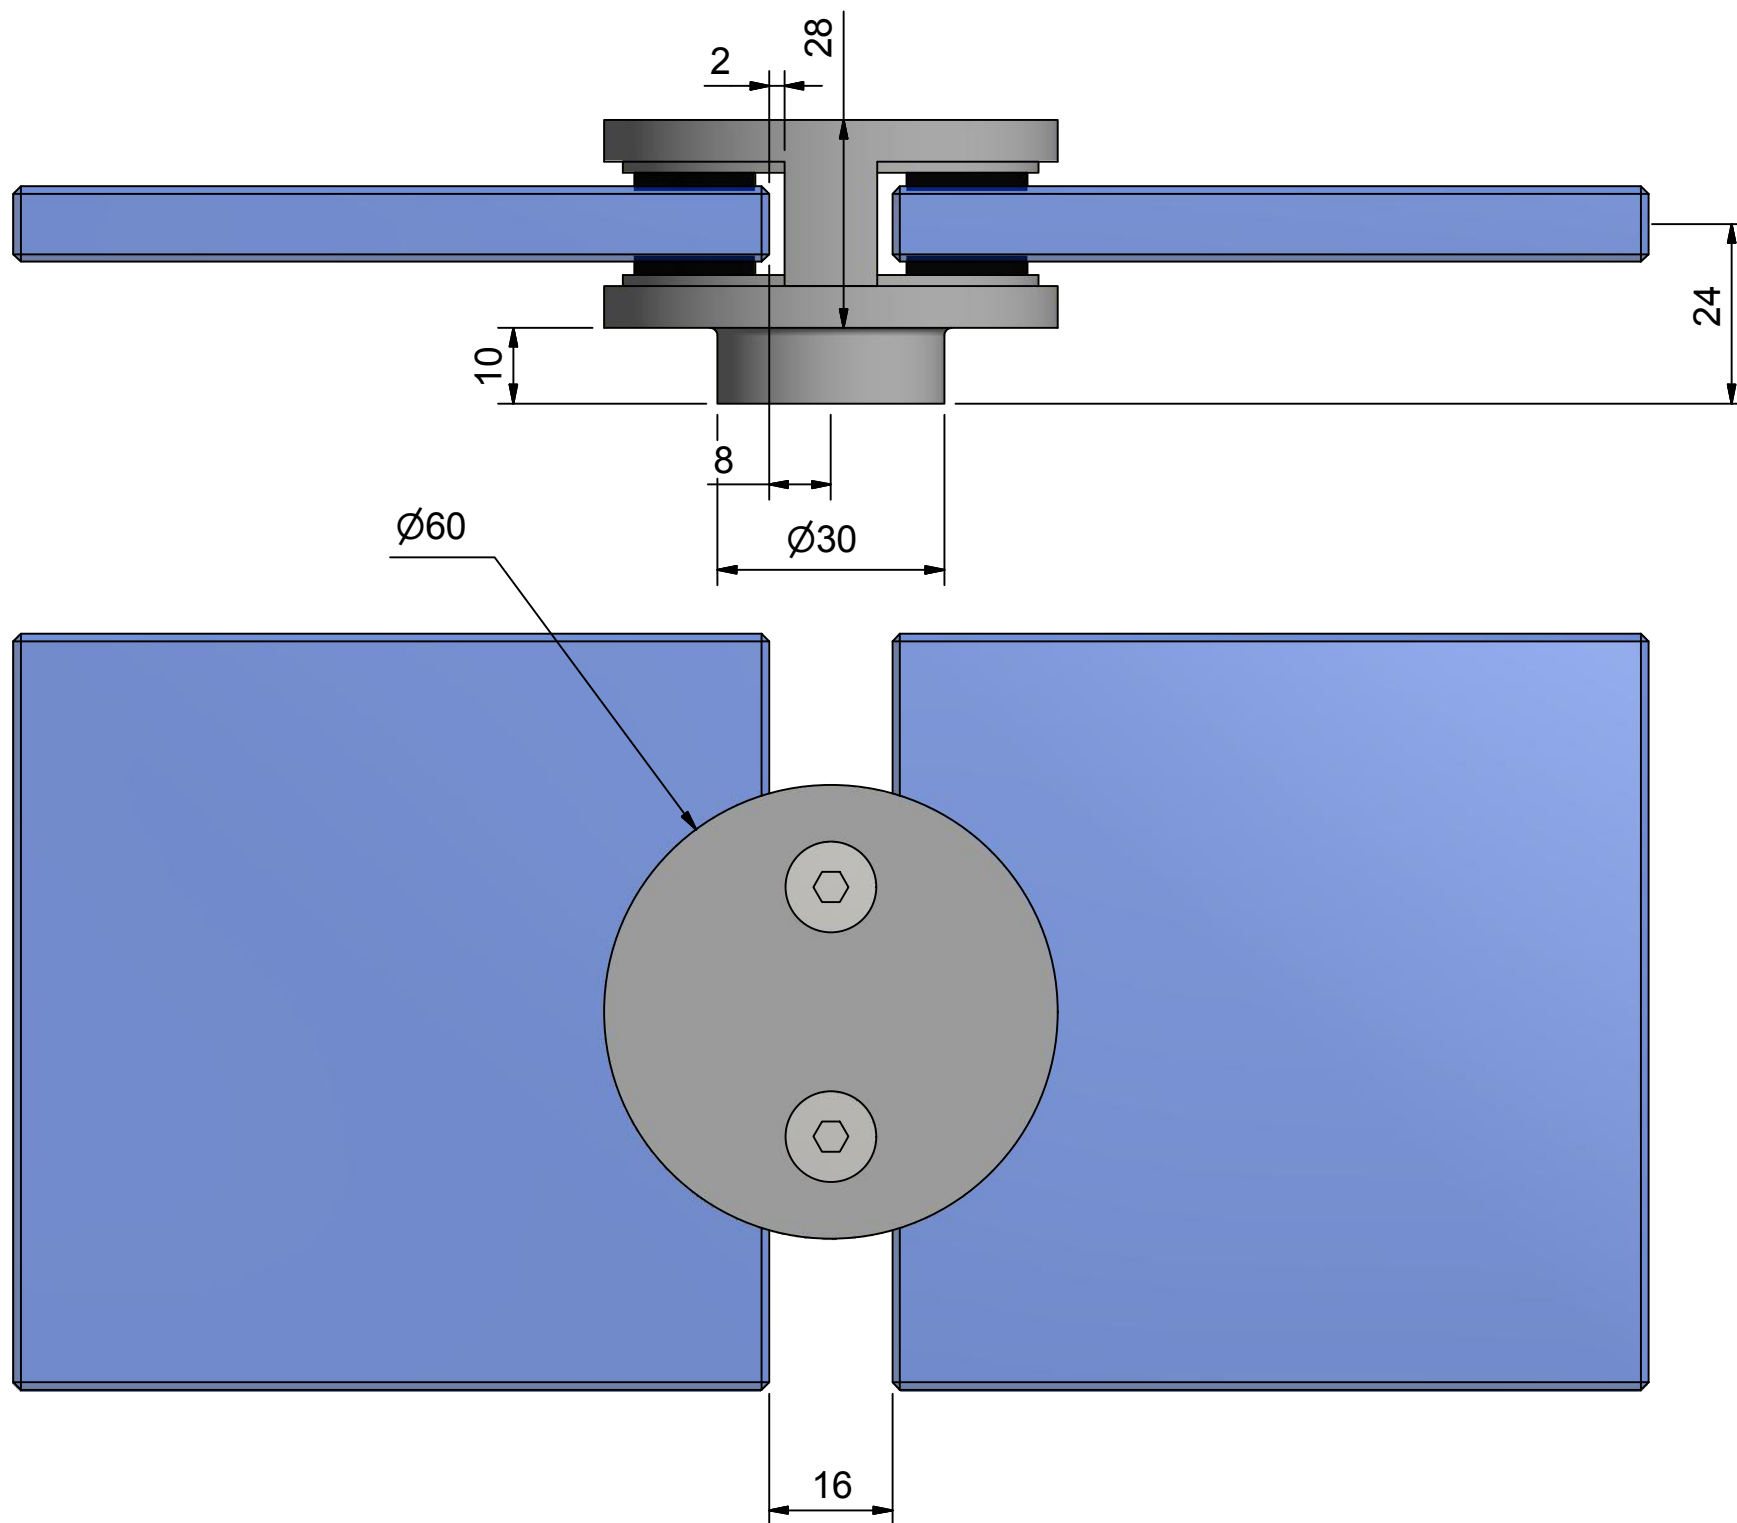

ROCA

Table	
Glass thickness	Pads
8	5/5
8,76	5/4
10	4/4
10,76	4/3
12	3/3